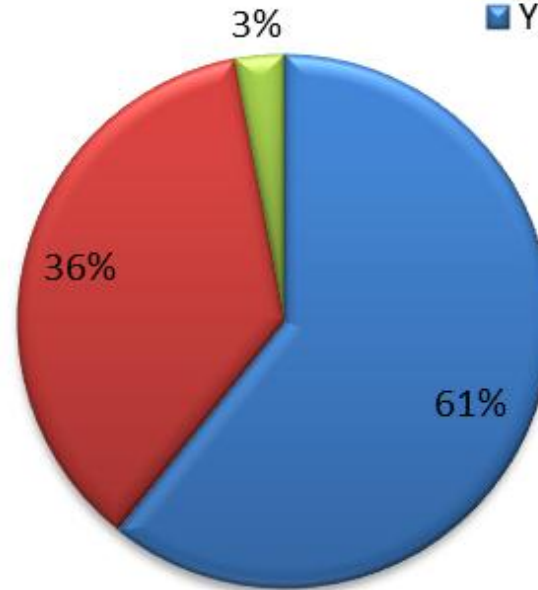

European
Commission

Joint Research Centre

Contribution to
G4G@ES MoI

EC-JRC-IRMM

<http://irmm.jrc.ec.europa.eu/>

24th Nov., 2012 - Greenlight for Girls @ ESMOL for Girls between 11 and 15 years old

- ❑ Aim was to promote science, technology, engineering and mathematics (“STEM”) to girls from the region.
- ❑ Idea is to have a greater pool of women in science in the future.

greenlight for girls

The future is full of possibilities

How old are you?

Attitude to maths.....before and after the day?

Responses

Do you like studying math at school?

■ Yes ■ No ■ Other

Responses

After today's event, do you want to learn math

■ Yes ■ No ■ Other

Attitude to sciencebefore and after the day?

Responses

Do you like studying science at school? ▾

■ Yes ■ No ■ Other

Responses

After today's event, are you more interested in science? ▾

■ Yes ■ No ■ Other

Popularity

**Science is
fun and
useful later!**

**It's not only
for boys, it's
also for girls**

**Anything is
possible**

**It's fun and truly
educating on the
inside, even
though it looks
boring on the
outside**