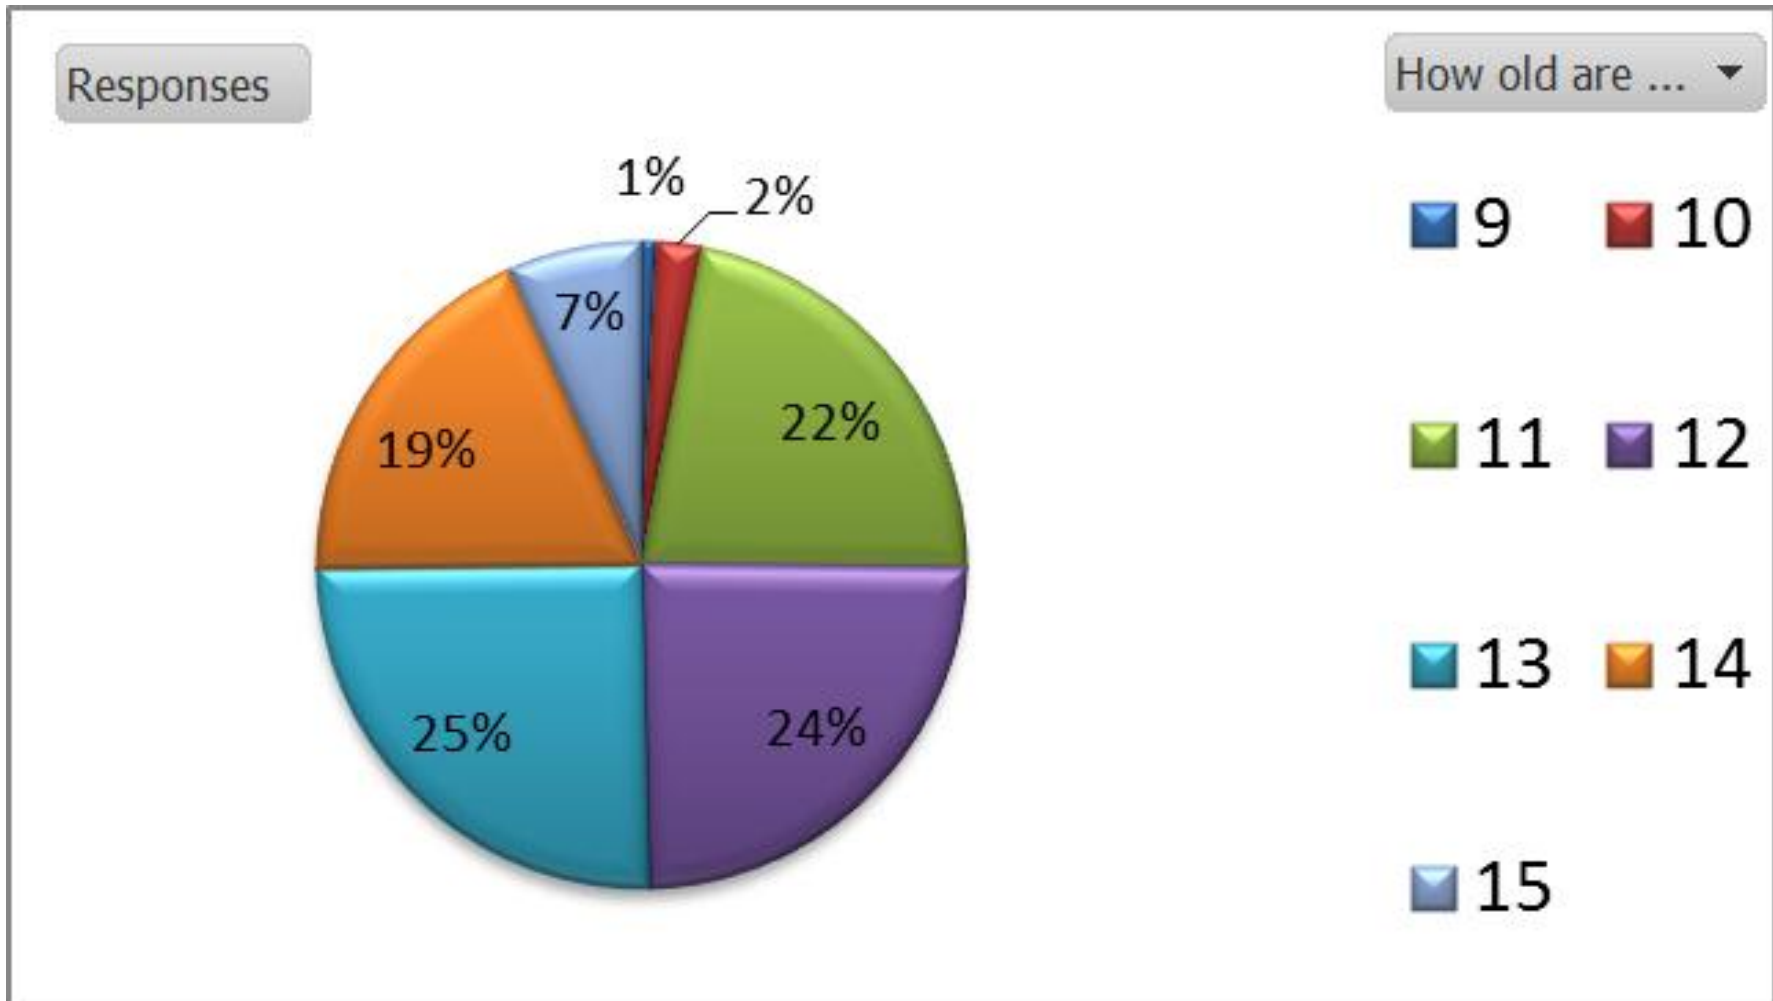

European
Commission

Joint Research Centre

Contribution to
G4G@ES MoI

EC-JRC-IRMM

<http://irmm.jrc.ec.europa.eu/>

24th Nov., 2012 - Greenlight for Girls @ ESMOL for Girls between 11 and 15 years old

- ❑ Aim was to promote science, technology, engineering and mathematics (“STEM”) to girls from the region.
- ❑ Idea is to have a greater pool of women in science in the future.

The experiments presented by JRC-IRMM staff were:

Workshops

- have you ever seen DNA?
 - small is different
 - fat comes in all sizes
 - looking for a needle in a haystack
 - the science of polymers (Make your own slime!)
 - growing a chemical garden
 - can I eat that biscuit?
-
- Fun lab: use your senses to find a match
 - Fun lab: hair raising

greenlight for girls

The future is full of possibilities

How old are you?

Attitude to maths.....before and after the day?

Responses

Do you like studying math at school?

■ Yes ■ No ■ Other

Responses