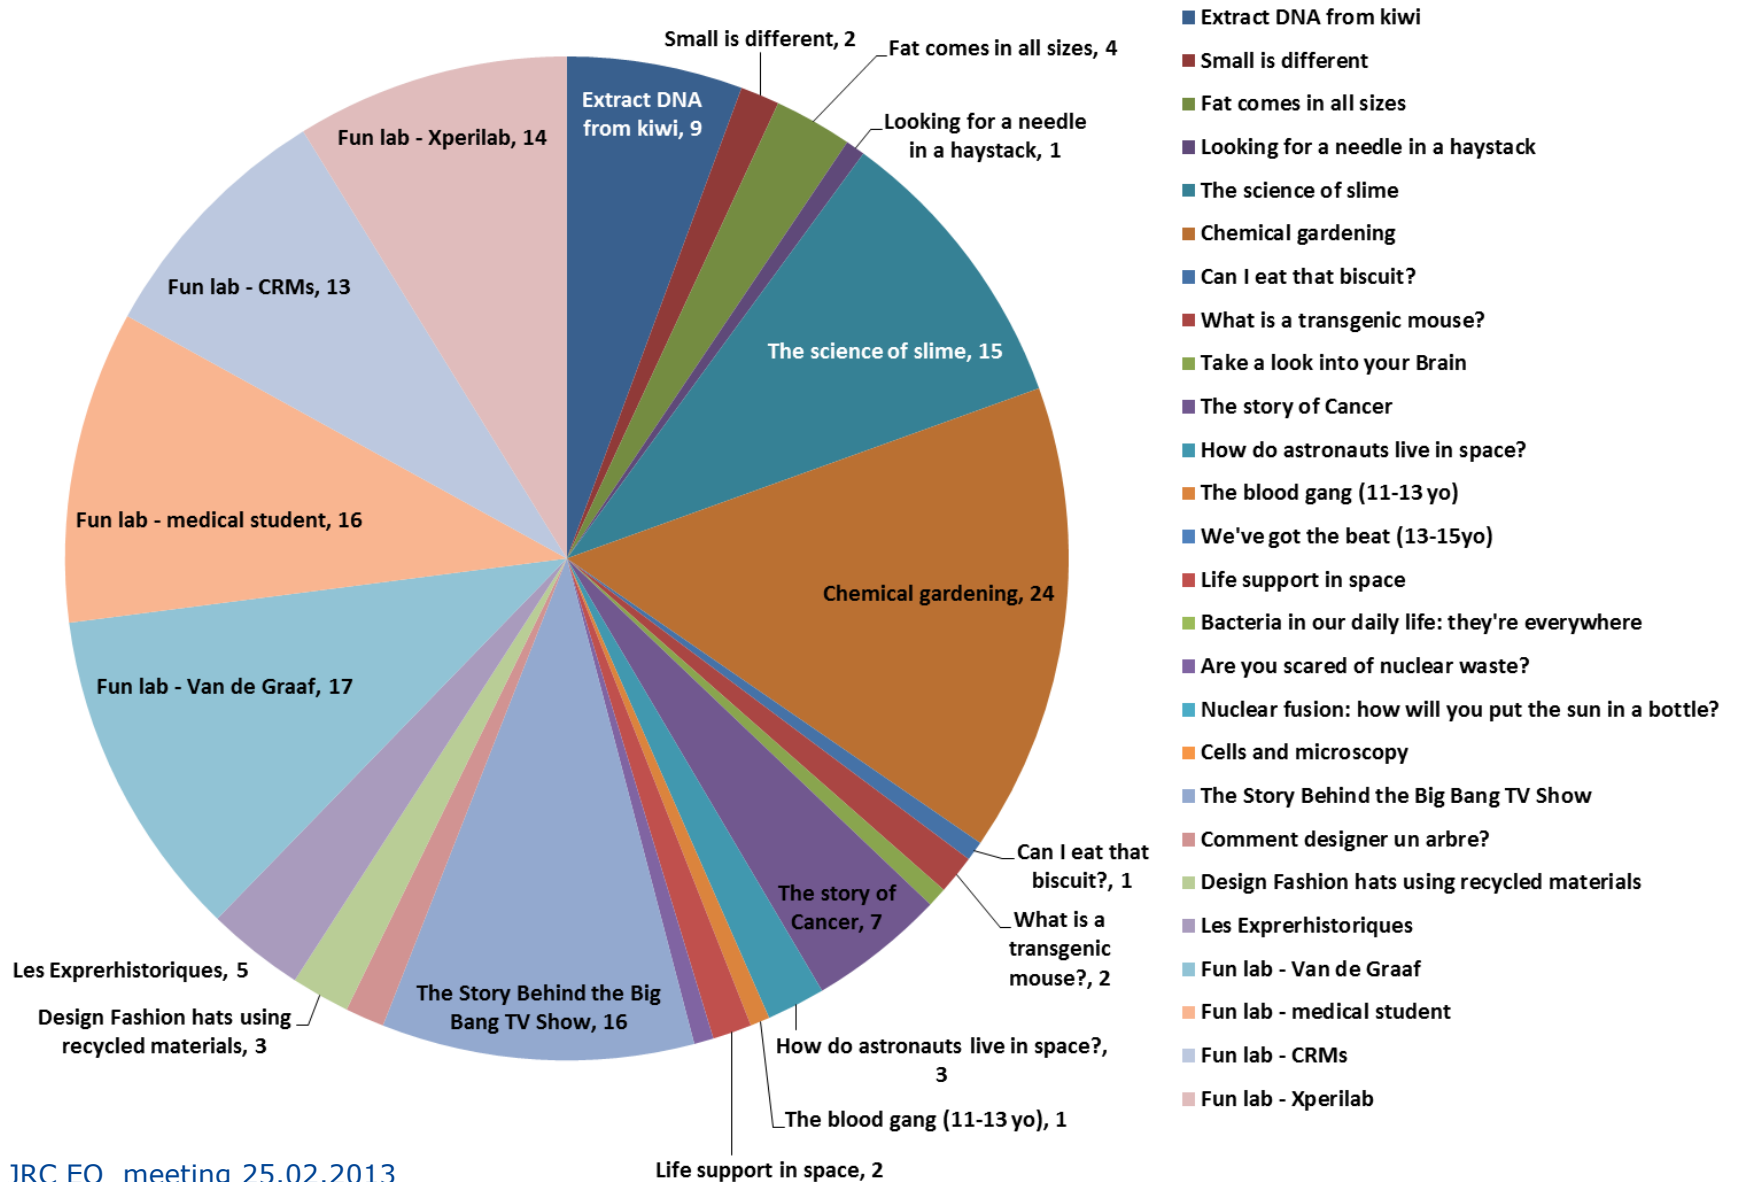

greenlight for girls

The future is full of possibilities

How old are you?

Attitude to maths.....before and after the day?

Responses

Do you like studying math at school?

■ Yes ■ No ■ Other

Responses

After today's event, do you want to learn math

■ Yes ■ No ■ Other

Attitude to sciencebefore and after the day?

Responses

Do you like studying science at school? ▾

■ Yes ■ No ■ Other

Responses

After today's event, are you more interested in science? ▾

■ Yes ■ No ■ Other

Popularity

**Science is
fun and
useful later!**

**It's not only
for boys, it's
also for girls**

**Anything is
possible**

**It's fun and truly
educating on the
inside, even
though it looks
boring on the
outside**