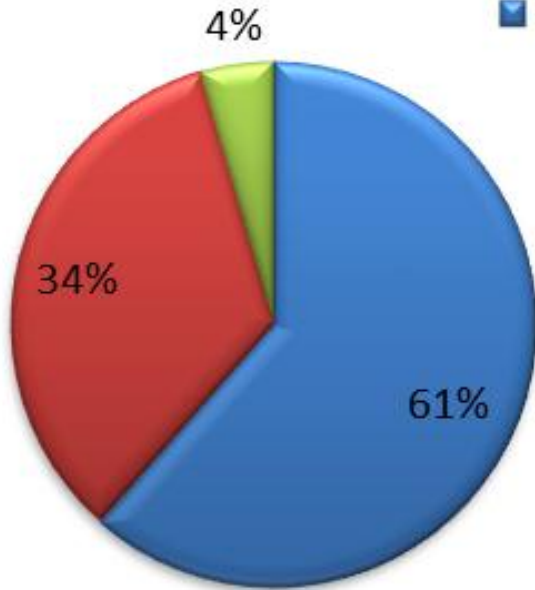

European
Commission

Joint Research Centre

Contribution to
G4G@ES MoI

EC-JRC-IRMM

<http://irmm.jrc.ec.europa.eu/>

24th Nov., 2012 - Greenlight for Girls @ ESMOL for Girls between 11 and 15 years old

- ❑ Aim was to promote science, technology, engineering and mathematics (“STEM”) to girls from the region.
- ❑ Idea is to have a greater pool of women in science in the future.

greenlight for girls

The future is full of possibilities

How old are you?

Attitude to maths.....before and after the day?

Responses

Do you like studying math at school?

■ Yes ■ No ■ Other

Responses

After today's event, do you want to learn math

■ Yes ■ No ■ Other

Attitude to sciencebefore and after the day?

Responses

Do you like studying science at school? ▾

■ Yes ■ No ■ Other

Responses

After today's event, are you more interested in science? ▾