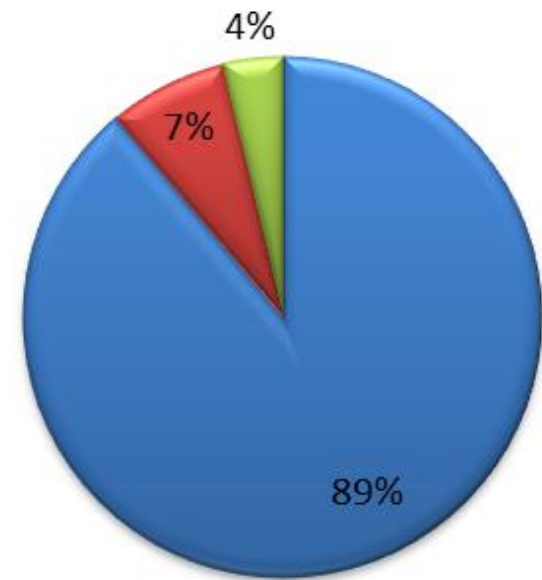

greenlight for girls

The future is full of possibilities

How old are you?

Attitude to maths.....before and after the day?

Responses

Do you like studying math at school?

■ Yes ■ No ■ Other

Responses

After today's event, do you want to learn math

■ Yes ■ No ■ Other

Attitude to sciencebefore and after the day?

Responses

Do you like studying science at school? ▾

■ Yes ■ No ■ Other

Responses

After today's event, are you more interested in science? ▾

■ Yes ■ No ■ Other

Popularity

**Science is
fun and
useful later!**

**It's not only
for boys, it's
also for girls**

**Anything is
possible**

**It's fun and truly
educating on the
inside, even
though it looks
boring on the
outside**